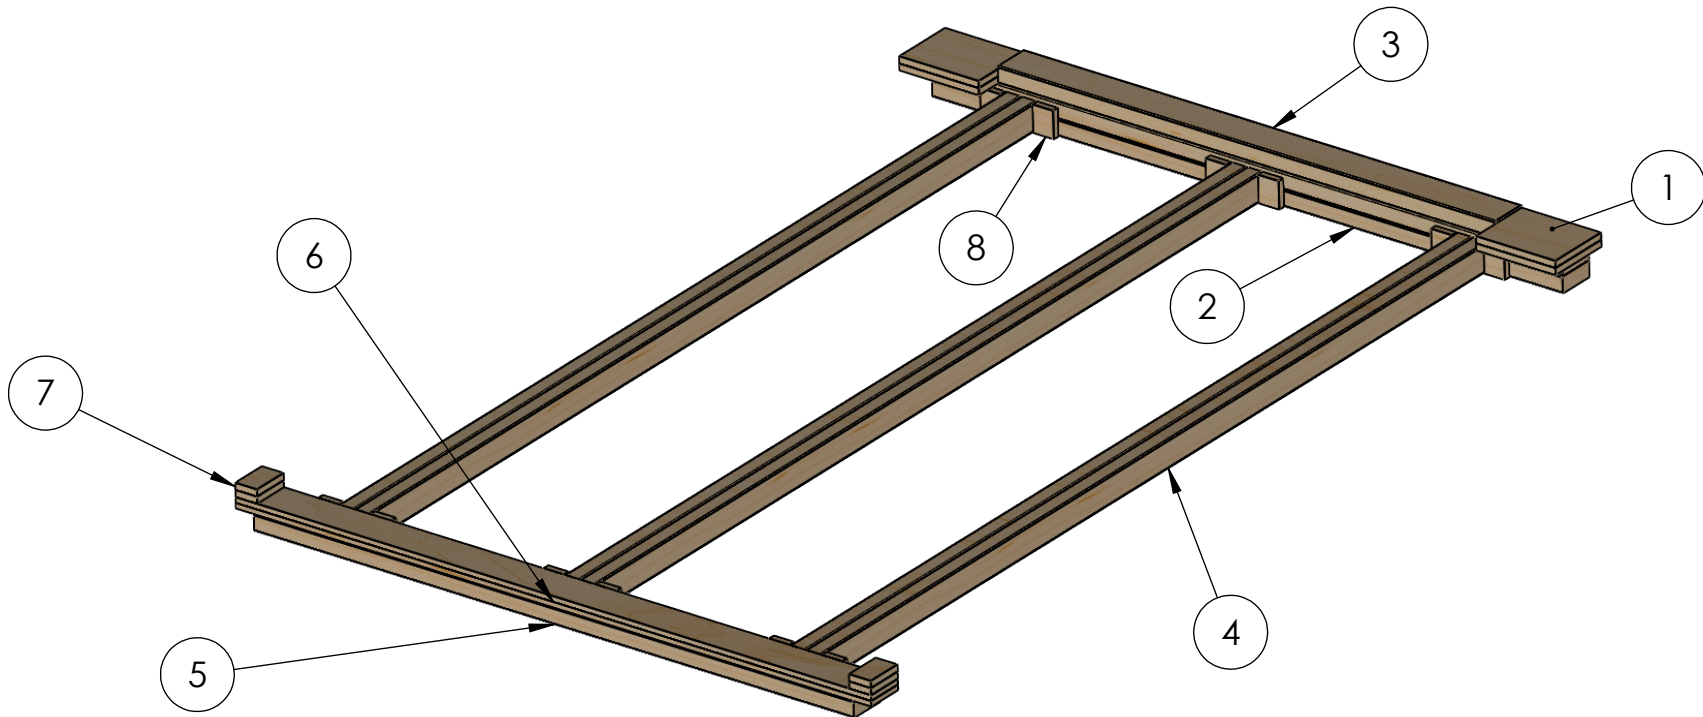

Master 60 long bed GM 2007 & +

Article #	Qty	Length	Description
1	4		Plywood 6" x 7 ³ / ₄ "
2	2	61 1/2"	2 x 4
3	1	48 1/2"	2 x 4
4	6	87 1/4"	2 x 3
5	1	58 1/2"	2 x 4
6	2	62"	Plywood 1/2" cut at 3 1/2"
7	4		Plywood 3 1/2" x 2 3/4"
8	12		Plywood 2 1/2" x 2 1/2"