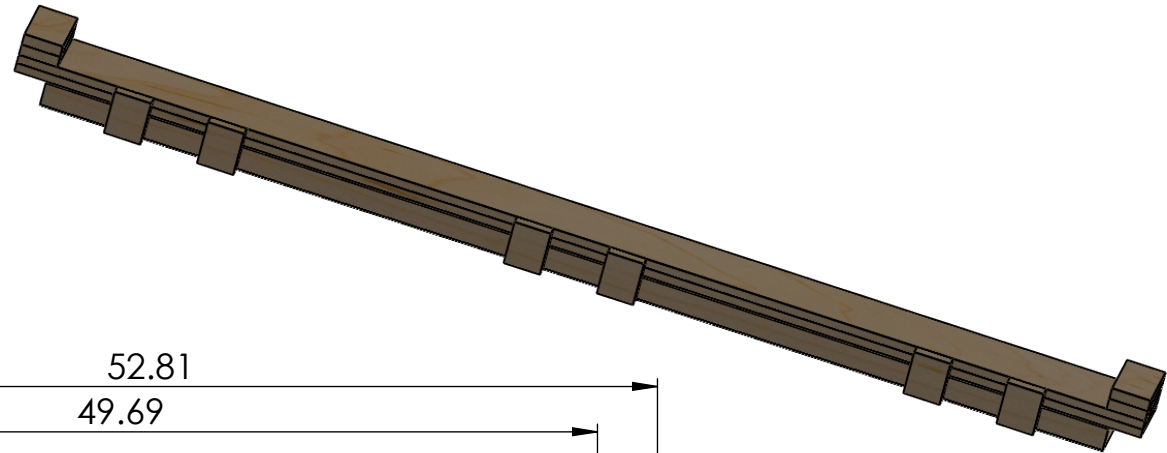

Master 60 long bed GM 2007 & +

Article #	Qty	Length	Description
1	4		Plywood 6" x 7 ³ / ₄ "
2	2	61 1/2"	2 x 4
3	1	48 1/2"	2 x 4
4	6	87 1/4"	2 x 3
5	1	58 1/2"	2 x 4
6	2	62"	Plywood 1/2" cut at 3 1/2"
7	4		Plywood 3 1/2" x 2 3/4"
8	12		Plywood 2 1/2" x 2 1/2"

Customer

M60SHGM07+_eng

Drawn by: Stéphane Morin

Date: 2018-02-19

Scale: 1:50

SHEET 1 OF 3

Rear

Description: