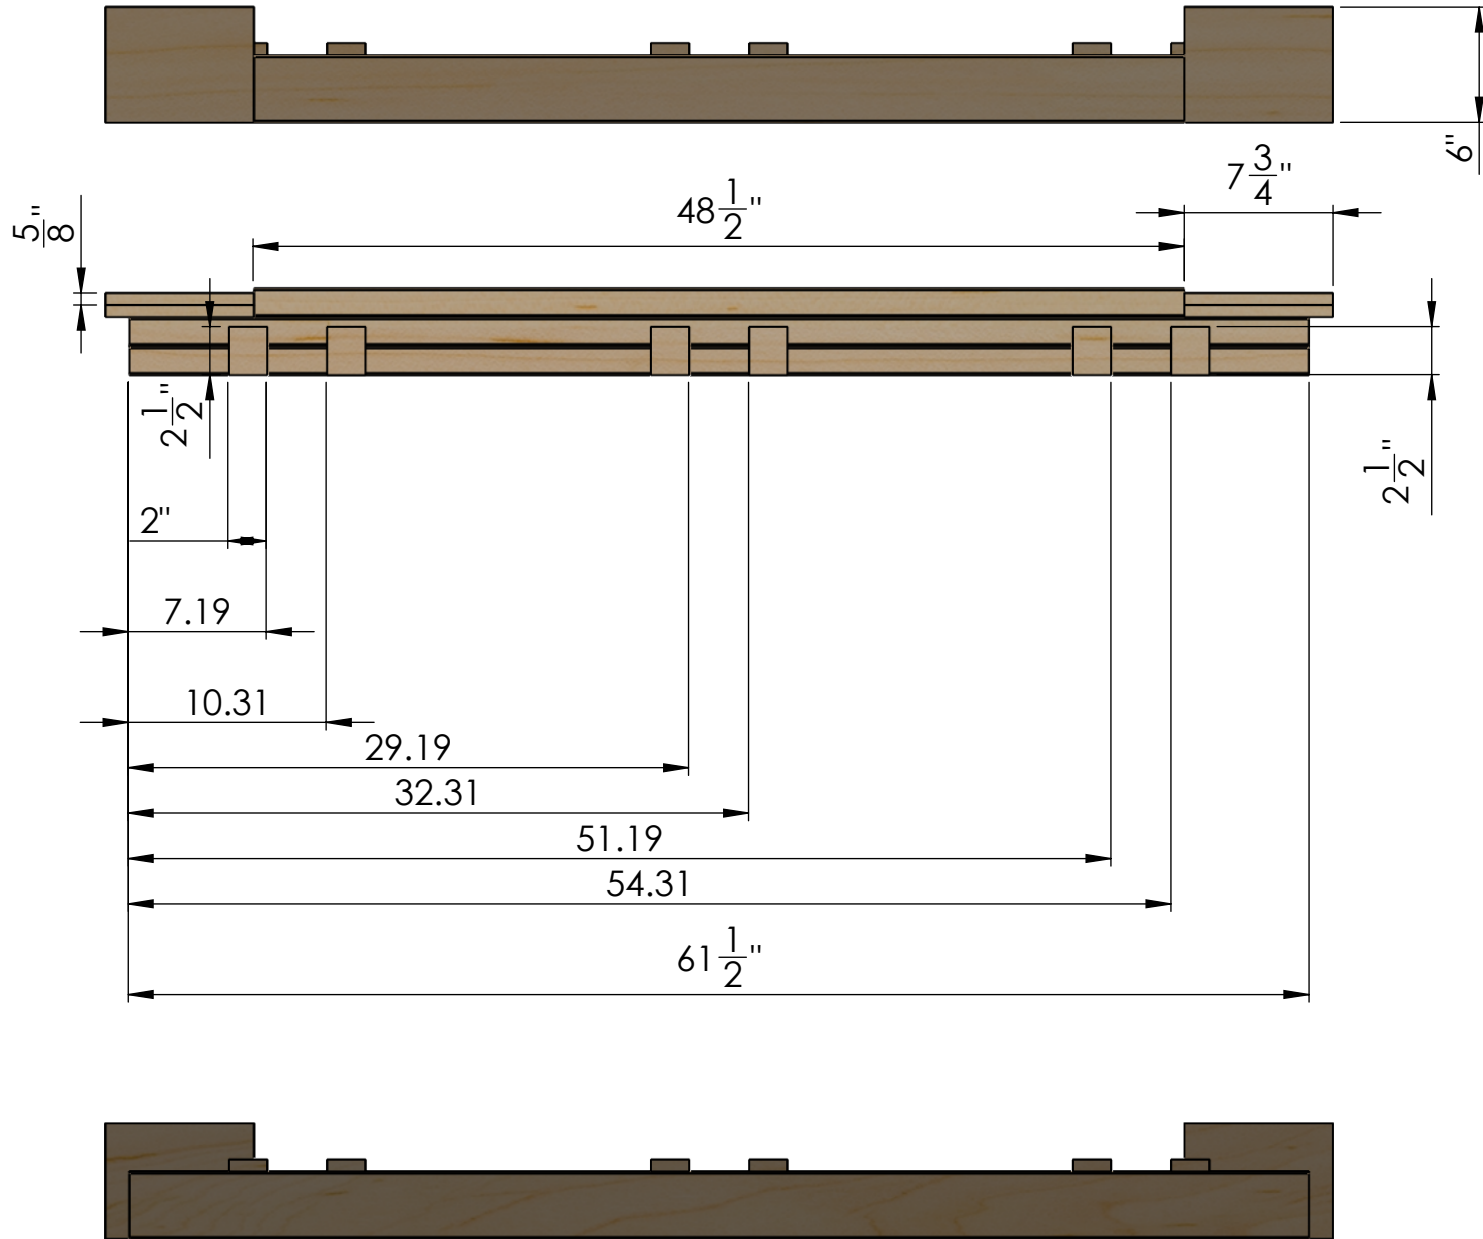

Front

Description:

MORY inc.

701, rang St-Pierre - St-Anselme, QC - G0R 2N0
1-800-924-9804 - info@moryinc.com

Ownership and Confidentiality

The information contained in this drawing is the property of MORY inc.
All reproduction parts without written permission of MORY Inc. are
criminal offense.

Customer

M60SHGM07+_eng

Drawn by: Stéphane Morin

Date: 2018-02-19

Scale: 1:50

SHEET 3 OF 3