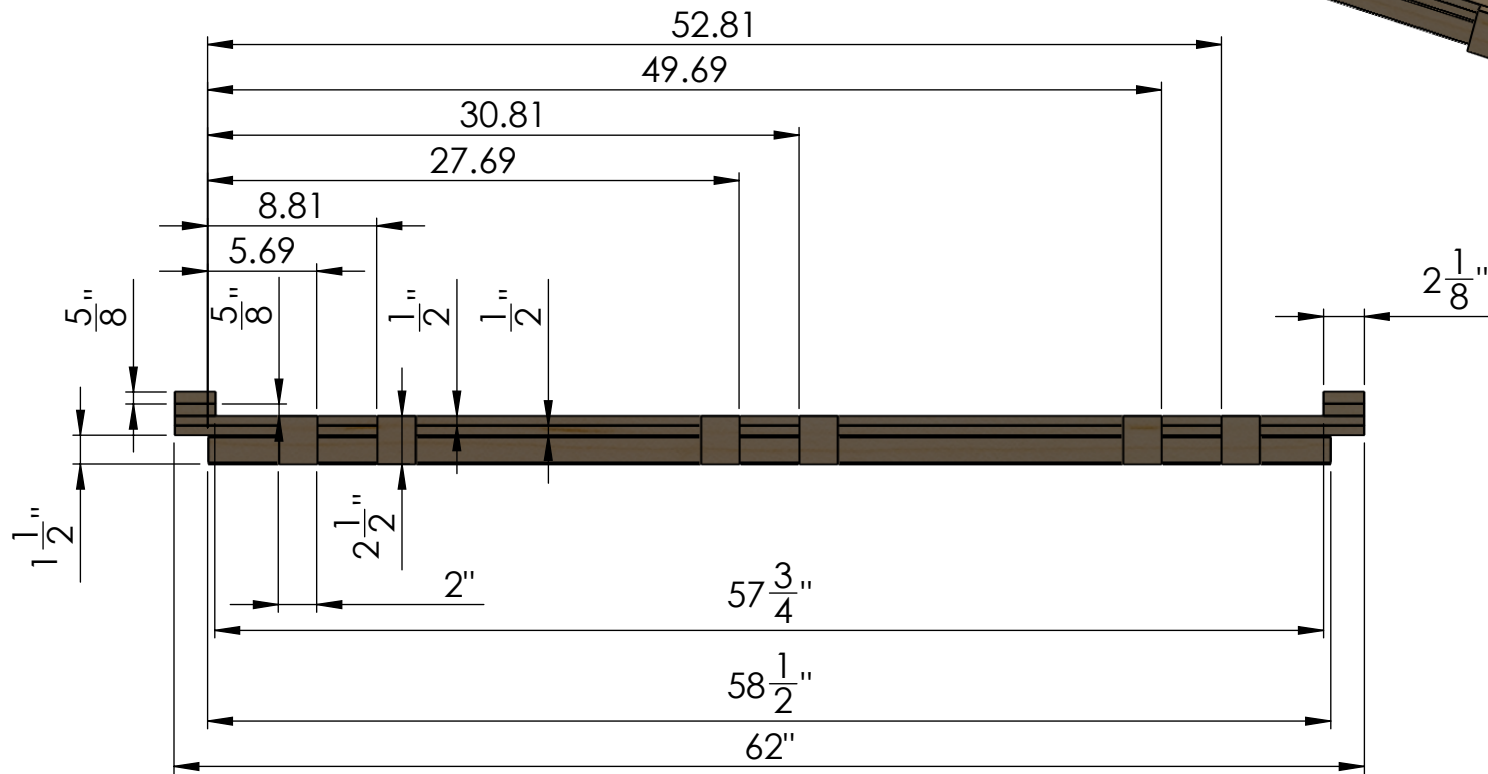

Rear

Description:

MORY inc.

701, rang St-Pierre - St-Anselme, QC - G0R 2N0
1-800-924-9804 - info@moryinc.com

Ownership and Confidentiality

The information contained in this drawing is the property of MORY inc.
All reproduction parts without written permission of MORY Inc. are
criminal offense.

Customer

M60SHGM07+_eng

Drawn by: Stéphane Morin

Date: 2018-02-19

Scale: 1:50

SHEET 2 OF 3